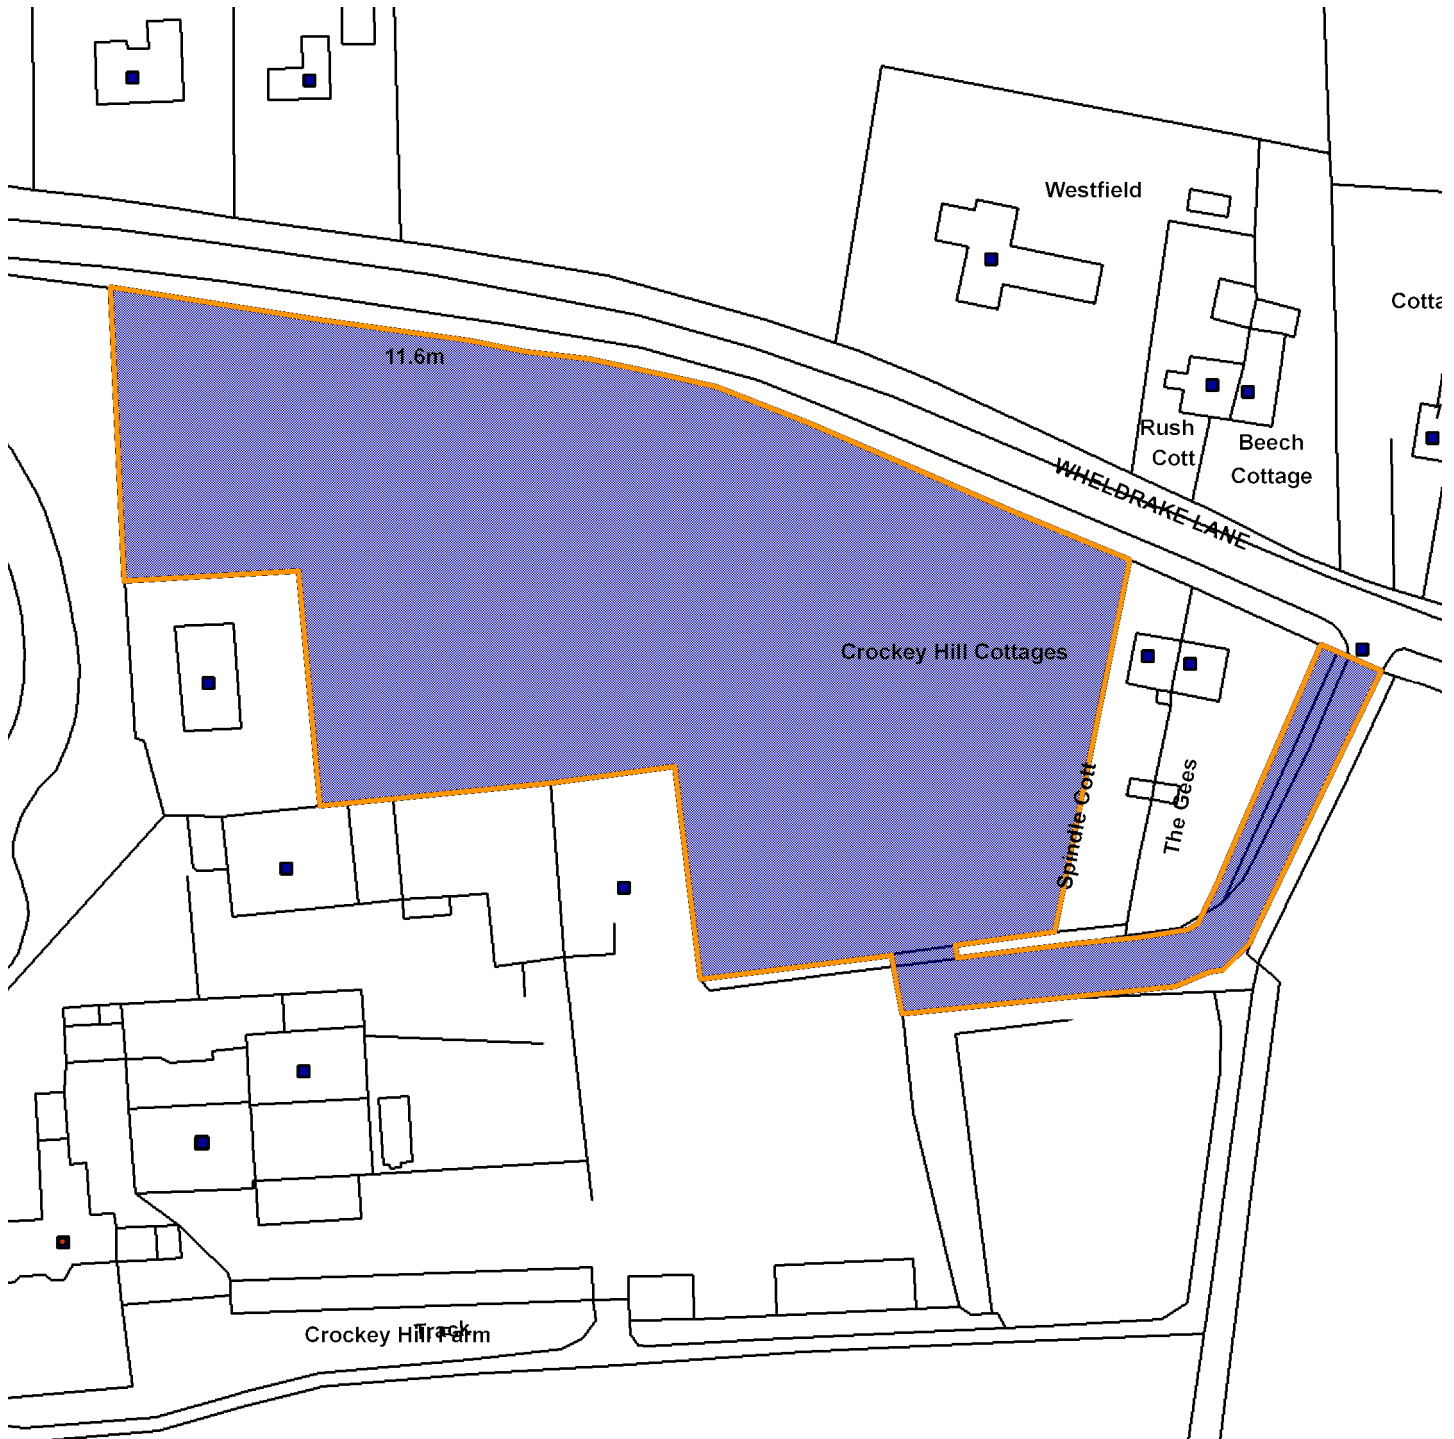

15/02343/FULM

Crockey Hill Farm Wheldrake Lane Crockey Hill

Scale : 1:1059

Reproduced from the Ordnance Survey map with the permission of the Controller of Her Majesty's Stationery Office © Crown Copyright 2000.

Unauthorised reproduction infringes Crown Copyright and may lead to prosecution or civil proceedings.

Organisation	CYC
Department	Not Set
Comments	Site Plan
Date	08 March 2016
SLA Number	Not Set